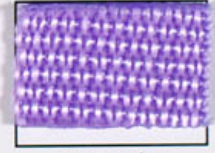

106A Jute

205 Orange

210 Burgundy

212 Red

314 Yellow

525 Gold

327 Bright Gold

002 Black

406 Silver

422 Dark Grey

509 Kelly

526A Dark Green

527 Forrest

531 Olive

215A Teal

8008 Turquoise

603 Royal

604 Pacific

615 Light Blue

620 Navy

703 Brown

801 Purple

827 Bright Purple

802 Rainbow

217 Pink

660 Violet

107 Neon Yellow

Reflec Blk. Silver Strips

To Order, Please Call Us Toll Free:

1/877/322/6544 • 973/249/0430 • fax 973/546/4112