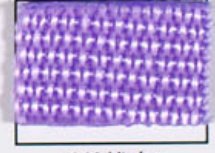

106A Jute

205 Orange

210 Burgundy

212 Red

314 Yellow

525 Gold

327 Bright Gold

002 Black

406 Silver

422 Dark Grey

509 Kelly

526A Dark Green

527 Forrest

531 Olive

215A Teal

8008 Turquoise

603 Royal

604 Pacific

615 Light Blue

620 Navy

703 Brown

801 Purple

827 Bright Purple

802 Rainbow

217 Pink

660 Violet

107 Neon Yellow

Reflec Blk. Silver Strips

To Order, Please Call Us Toll Free:

1/877/322/6544 • 973/249/0430 • fax 973/546/4112